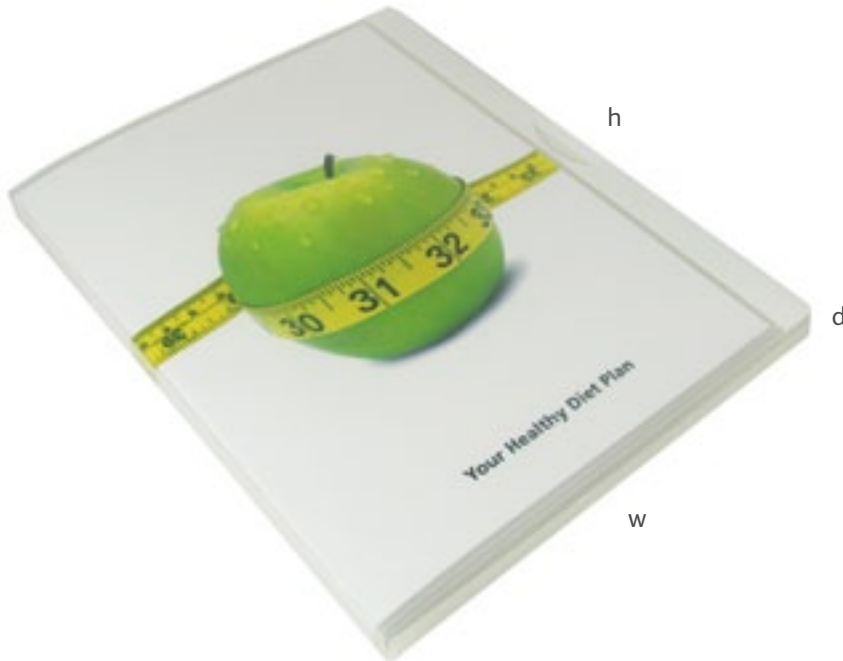

This Box Contains

**x50 FILE BOXES
x55 INSERTS**

Cover Material

Polypropylene

100% Recyclable

Size

9,1/2"(w) x 11,1/2"(h) x 3/4"(d)

Insert Sheet & Template