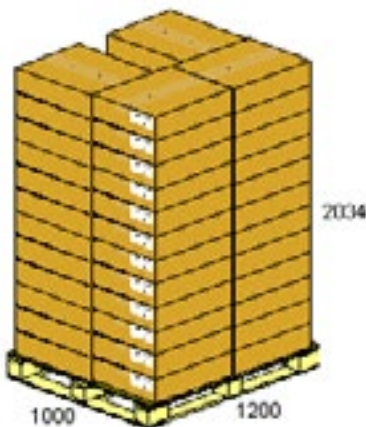

3 OUT PERFORATED A3 SHEET

3R14795 Specification Sheet

PRODUCT DETAILS

Xerox Product Code 3R14795	Description BOTTLE GIFT BAG
Supp Product Code XBB	
Supp Design No. D5650	
Size 100(w) x 100(d) x 350(h)mm 4"(w) x 4"(d) x 13,3/4"(h)	
Cover Material 0.180mm FROSTED PP	
	Insert Sheet Size 420mm x 297mm / 11.69" x 16.54"
	Insert Paper 250gsm COLOUR IMPRESSIONS
	Items Per Box: x100 BAGS x35 SHEETS (105 inserts)

PACKAGING DETAILS

Outer Case Design No. D5976	I.D. 533 x 426 x 125mm
Style 0201 GLUED	O.D. 549 x 442 x 157mm
Material 150KT BC FLUTE	Case Weight 6.2Kg

PALLETISATION DETAILS

UK Pallet 1200 x 1000mm to fit 20' Container. Max Pallet Height 2180mm