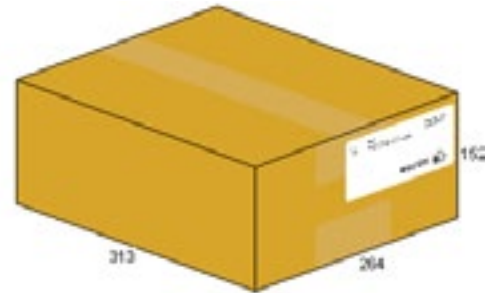

3R14799 Specification Sheet

PRODUCT DETAILS

Xerox Product Code 3R14799	Description AQ FLAT FOLDER	
Supp Product Code XFFAQ		Insert Sheet Size 216mm x 279mm / 8.5" x 11"
Supp Design No. D5872		Insert Paper 160gsm COLOUR IMPRESSIONS
Size 243(w) x 291(h) x 3(d)mm 9,1/2"(w) x 11,1/2"(h) x 1/16"(d)		Items Per Box: x50 FOLDERS x55 INSERTS
Cover Material 0.5mm ICE PP		

PACKAGING DETAILS

Outer Case Design No. D5896	I.D. 297 x 248 x 120mm
Style 0201 GLUED	O.D. 313 x 264 x 152mm
Material 150KT BC FLUTE	Case Weight 5.15Kg