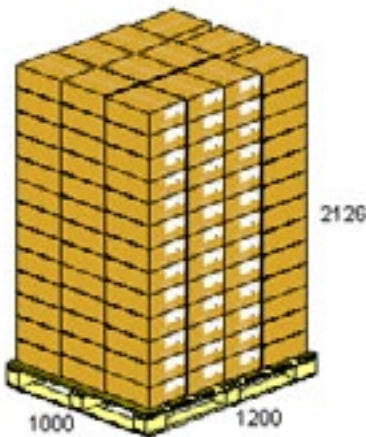

PALLETISATION DETAILS

UK Pallet 1200 x 1000mm to fit 20' Container. Max Pallet Height 2180mm