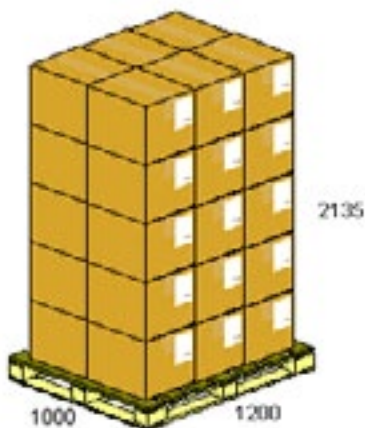

6 OUT

3R14793 Specification Sheet

PRODUCT DETAILS

Xerox Product Code 3R14793	Description FROSTED MAGAZINE FILE
Supp Product Code XMF	
Supp Design No. D5684	
Size 104(w) x 325(h) x 257(d)mm 4,1/8"(w) x 12,3/4"(h) x 10,1/8"(d)	
Cover Material FROSTED PP	
	Insert Sheet Size 210mm x 297mm / 11.69" x 8.27"
	Insert Paper 160gsm COLOUR IMPRESSIONS
	Items Per Box: x20 FILES x5 SHEETS (30 inserts)

PACKAGING DETAILS

Outer Case Design No. D5738	I.D. 405 x 335 x 365mm
Style 0201 GLUED	O.D. 421 x 351 x 397mm
Material 150KT BC FLUTE	Case Weight 12Kg

PALLETISATION DETAILS

UK Pallet 1200 x 1000mm to fit
20' Container. Max Pallet Height 2180mm