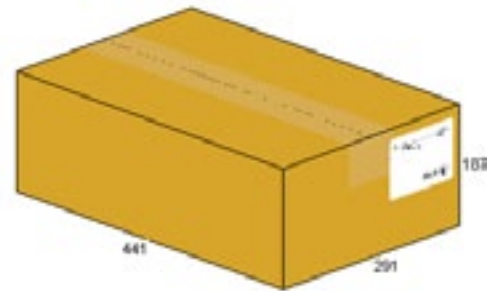

PACKAGING DETAILS

Outer Case Design No. D5902	I.D. 430 x 350 x 310mm
Style 0201 GLUED	O.D. 446 x 366 x 342mm
Material 150KT BC FLUTE	Case Weight 11.1Kg

PALLETISATION DETAILS

UK Pallet 1200 x 1000mm to fit 20' Container. Max Pallet Height 2180mm

Insert Sheet & Template

<p>Insert Sheet 250gsm COLOUR IMPRESSIONS</p>	<p>Size 10.20" x 16.46"</p>
--	--

3R14794 Specification Sheet

PRODUCT DETAILS

Xerox Product Code 3R14794	Description BOUTIQUE BAG SMALL
Supp Product Code XSB	
Supp Design No. D4871	
Size 260(w) x 323(h) x 100(d)mm 10,1/4"(w) x 12,3/4"(h) x 4"(d)	
Cover Material 0.180mm FROSTED PP	
	Insert Sheet Size 259 x 418mm / 10.20" x 16.46"
	Insert Paper 250gsm COLOUR IMPRESSIONS
	Items Per Box: x50 BAGS x55 INSERTS

PACKAGING DETAILS

Outer Case Design No. D5144	I.D. 425 x 275 x 155mm
Style 0201 GLUED	O.D. 441 x 291 x 187mm
Material 150KT BC FLUTE	Case Weight 5.52Kg

PALLETISATION DETAILS

UK Pallet 1200 x 1000mm to fit
20' Container. Max Pallet Height 2180mm