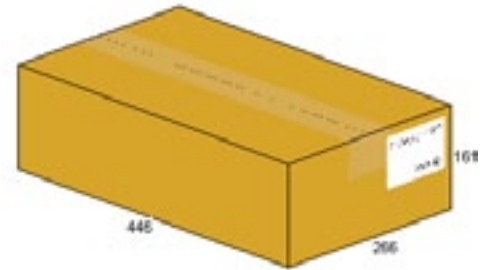

Insert Sheet & Template

<p>Insert Sheet 160gsm COLOUR IMPRESSIONS</p>	<p>Size 8.5" x 11"</p>
--	-----------------------------------

2 OUT

3R14801 Specification Sheet

PRODUCT DETAILS

Xerox Product Code 3R14801	Description AQ LEAFLET DISPENSER
Supp Product Code XLDAQ	
Supp Design No. D5874	
Size 245(w) x 282(h) x 40(d)mm 9,7/16"(w) x 12,3/16"(h) x 1,1/2"(d)	
Cover Material 1.2mm FROSTED PP	
	Insert Sheet Size 216mm x 279mm / 8.5" x 11"
	Insert Paper 160gsm COLOUR IMPRESSIONS
	Items Per Box: x50 DISPENSERS x30 SHEETS (60 inserts)

PACKAGING DETAILS

Outer Case Design No. D5901	I.D. 430 x 250 x 129mm
Style 0201 GLUED	O.D. 446 x 266 x 161mm
Material 150KT BC FLUTE	Case Weight 10Kg

PALLETISATION DETAILS

UK Pallet 1200 x 1000mm to fit 20' Container. Max Pallet Height 2180mm