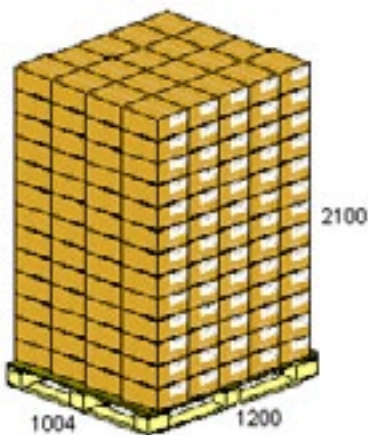

PACKAGING DETAILS

Outer Case Design No. D5695	I.D. 235 x 200 x 118mm
Style 0201 GLUED	O.D. 251 x 216 x 150mm
Material 150KT BC FLUTE	Case Weight 3.56Kg

PALLETISATION DETAILS

UK Pallet 1200 x 1000mm to fit 20' Container. Max Pallet Height 2180mm