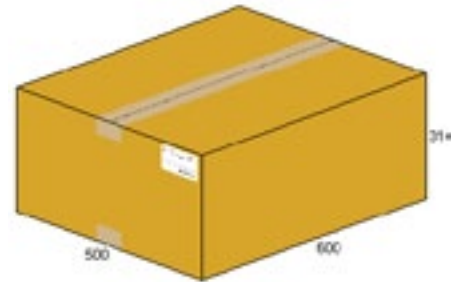

160gsm COLOUR IMPRESSIONS

Size

8.5" x 11"

3R14798 Specification Sheet

PRODUCT DETAILS

Xerox Product Code 3R14798	Description DOUBLE SIDED AQ DISPLAY UNIT
Supp Product Code XDUAQ	
Supp Design No. D5877	
Size 159(w) x 279(h) x 85(d)mm 7,5/8"(w) x 11"(h) x 3,1/4"(d)	
Cover Material 0.8mm GLOSS PP	
	Insert Sheet Size 216mm x 279mm / 8.5" x 11"
	Insert Paper 160gsm COLOUR IMPRESSIONS
	Items Per Box: x20 DISPLAYS x44 INSERTS

PACKAGING DETAILS

Outer Case Design No. D5899	I.D. 584 x 484 x 302mm
Style 0201 GLUED	O.D. 600 x 500 x 314mm
Material 150KT BC FLUTE	Case Weight 5Kg

PALLETISATION DETAILS

UK Pallet 1200 x 1000mm to fit 20' Container. Max Pallet Height 2180mm