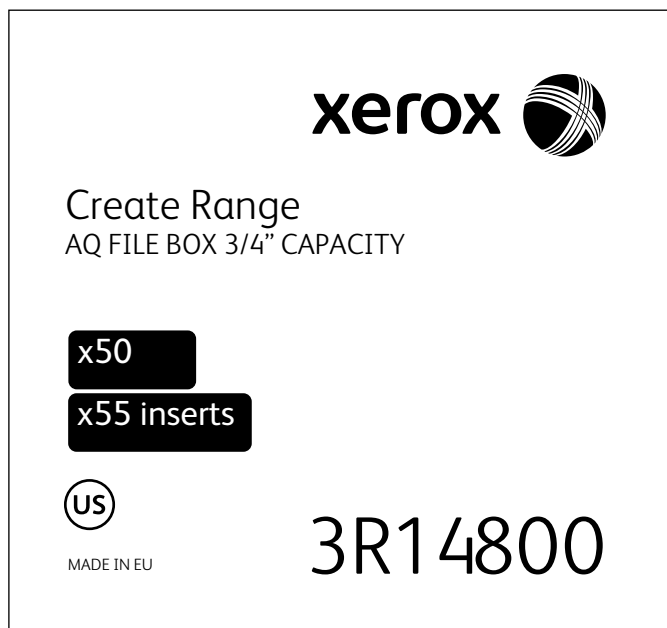

160gsm COLOUR IMPRESSIONS

Size

8.5" x 11"

3R14798 Specification Sheet

PRODUCT DETAILS

Xerox Product Code 3R14798	Description DOUBLE SIDED AQ DISPLAY UNIT
Supp Product Code XDUAQ	
Supp Design No. D5877	
Size 159(w) x 279(h) x 85(d)mm 7,5/8"(w) x 11"(h) x 3,1/4"(d)	
Cover Material 0.8mm GLOSS PP	
	Insert Sheet Size 216mm x 279mm / 8.5" x 11"
	Insert Paper 160gsm COLOUR IMPRESSIONS
	Items Per Box: x20 DISPLAYS x44 INSERTS

Insert Sheet

160gsm COLOUR IMPRESSIONS

Size

9.21" x 11"

3R14800 Specification Sheet

PRODUCT DETAILS

Xerox Product Code 3R14800	Description AQ FILE BOX 3/4" CAPACITY
Supp Product Code XB20AQ	
Supp Design No. D5873	
Size 291(w) x 241(h) x 20(d)mm 9,1/2"(w) x 11,1/2"(h) x 3/4"(d)	
Cover Material 0.8mm ICE PP	
	Insert Sheet Size 234mm x 279mm / 9.21" x 11"
	Insert Paper 160gsm COLOUR IMPRESSIONS
	Items Per Box: x50 FILE BOXES x55 INSERTS

PACKAGING DETAILS

Outer Case Design No. D5898	I.D. 605 x 60 x 407mm	
Style 0203 GLUED	O.D. 621 x 92 x 423mm	
Material 150KT BC FLUTE	Case Weight 9.5Kg	

PALLETISATION DETAILS

UK Pallet 1200 x 1000mm to fit 20' Container. Max Pallet Height 2180mm

Cases / Layer	Layers	Total Cases
3	22	66
Items / Load 3,300 FILE BOXES		
Load Weight (inc pallet) 652Kg		

CASE LABELLING DETAILS

create...

Product Code: 3R14799

Description
AQ FLAT FOLDER

This Box Contains
x50 FOLDERS
x55 INSERTS