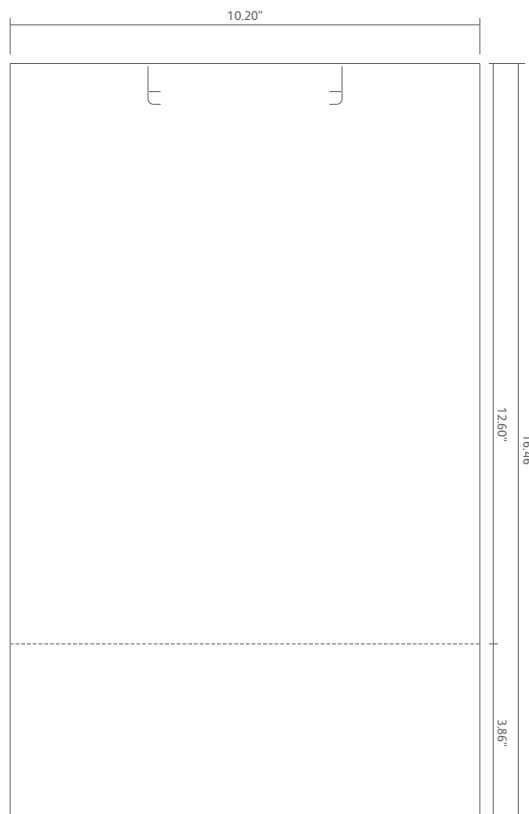

w

Cover Material

88% Recycled Polypropylene

100% Recyclable

Size

10,1/4"(w) x 11,3/4"(h) x 1,1/2"(d)

Insert Sheet & Template

Insert Sheet

Insert Sheet & Template

<p>Insert Sheet 250gsm COLOUR IMPRESSIONS</p>	<p>Size 10.20" x 16.46"</p>
--	--

3R14794 Specification Sheet

PRODUCT DETAILS

Xerox Product Code 3R14794	Description BOUTIQUE BAG SMALL
Supp Product Code XSB	
Supp Design No. D4871	
Size 260(w) x 323(h) x 100(d)mm 10,1/4"(w) x 12,3/4"(h) x 4"(d)	
Cover Material 0.180mm FROSTED PP	
	Insert Sheet Size 259 x 418mm / 10.20" x 16.46"
	Insert Paper 250gsm COLOUR IMPRESSIONS
	Items Per Box: x50 BAGS x55 INSERTS