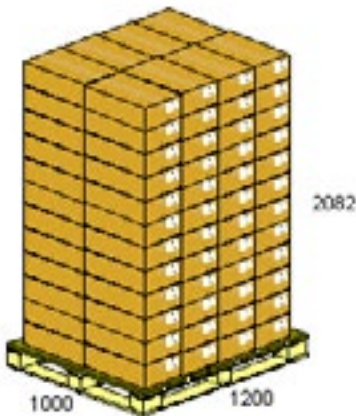

Insert Sheet & Template

<p>Insert Sheet 160gsm COLOUR IMPRESSIONS</p>	<p>Size 8.5" x 11"</p>
--	-----------------------------------

2 OUT

3R14801 Specification Sheet

PRODUCT DETAILS

Xerox Product Code 3R14801	Description AQ LEAFLET DISPENSER
Supp Product Code XLDAQ	
Supp Design No. D5874	
Size 245(w) x 282(h) x 40(d)mm 9,7/16"(w) x 12,3/16"(h) x 1,1/2"(d)	
Cover Material 1.2mm FROSTED PP	
	Insert Sheet Size 216mm x 279mm / 8.5" x 11"
	Insert Paper 160gsm COLOUR IMPRESSIONS
	Items Per Box: x50 DISPENSERS x30 SHEETS (60 inserts)

PACKAGING DETAILS

Outer Case Design No. D5901	I.D. 430 x 250 x 129mm
Style 0201 GLUED	O.D. 446 x 266 x 161mm
Material 150KT BC FLUTE	Case Weight 10Kg

PALLETISATION DETAILS

UK Pallet 1200 x 1000mm to fit 20' Container. Max Pallet Height 2180mm