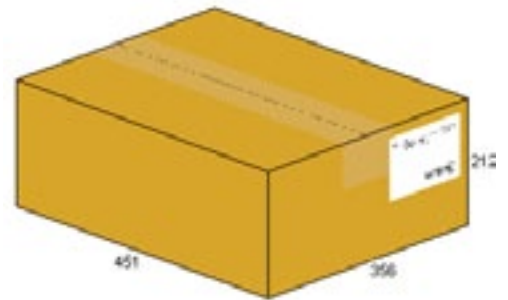

3R14804 Specification Sheet

PRODUCT DETAILS

Xerox Product Code 3R14804	Description 11 PRODUCT SAMPLE SET	
Supp Product Code XSS11		Insert Sheet Size -
Supp Design No. -		Insert Paper -
Size -		Items Per Box: x1 SET (11 PRODUCTS)
Cover Material -		

PACKAGING DETAILS

Outer Case Design No. D6009	I.D. 435 x 340 x 180mm
Style 0201 GLUED	O.D. 451 x 356 x 212mm
Material 150KT BC FLUTE	Case Weight 2.5Kg