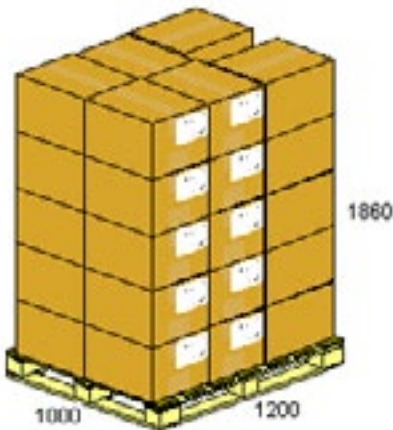

160gsm COLOUR IMPRESSIONS

Size

11.94" x 10.98"

3R14802 Specification Sheet

PRODUCT DETAILS

Xerox Product Code 3R14802	Description AQ TUFF BINDER FULL POCKET 3 x 1" D RING	
Supp Product Code XTFFAQ		Insert Sheet Size 303mm x 279mm / 11.94" x 10.98"
Supp Design No. D5881		Insert Paper 160gsm COLOUR IMPRESSIONS
Size 259(w) x 297(h) x 39(d)mm 10,1/4"(w) x 11,3/4"(h) x 1,1/2"(d)		Items Per Box: x25 BINDERS x28 INSERTS
Cover Material 2.5mm 88% RECYCLED PP		

PACKAGING DETAILS

Outer Case Design No. D5902	I.D. 430 x 350 x 310mm
Style 0201 GLUED	O.D. 446 x 366 x 342mm
Material 150KT BC FLUTE	Case Weight 11.1Kg

PALLETISATION DETAILS

UK Pallet 1200 x 1000mm to fit 20' Container. Max Pallet Height 2180mm