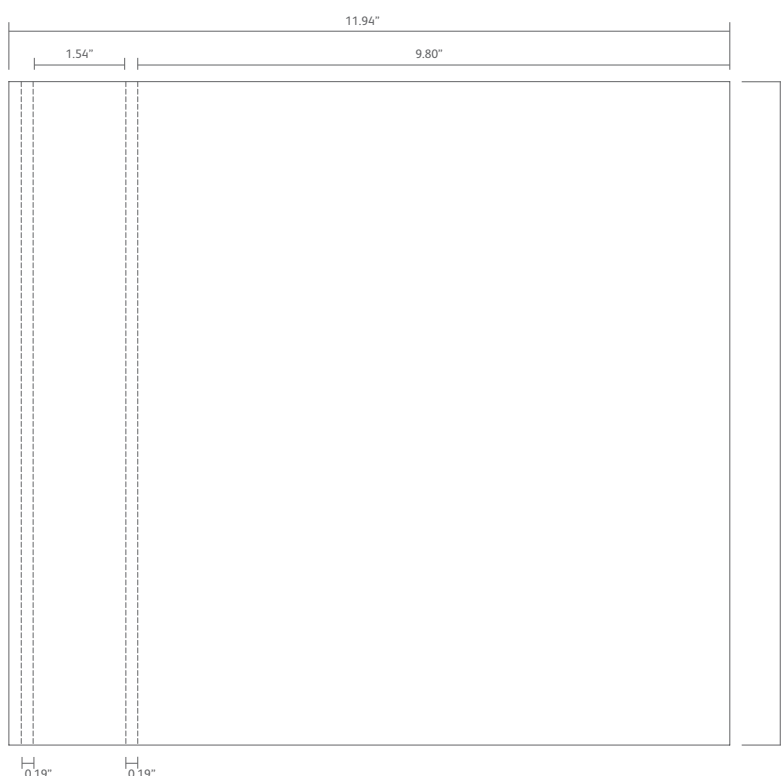

Size

11.94" x 10.98"