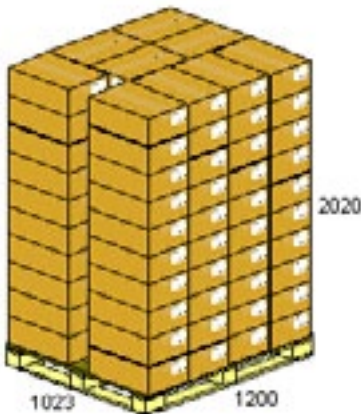

Insert Sheet & Template

<p>Insert Sheet 250gsm COLOUR IMPRESSIONS</p>	<p>Size 10.20" x 16.46"</p>
--	--

3R14794 Specification Sheet

PRODUCT DETAILS

Xerox Product Code 3R14794	Description BOUTIQUE BAG SMALL
Supp Product Code XSB	
Supp Design No. D4871	
Size 260(w) x 323(h) x 100(d)mm 10,1/4"(w) x 12,3/4"(h) x 4"(d)	
Cover Material 0.180mm FROSTED PP	
	Insert Sheet Size 259 x 418mm / 10.20" x 16.46"
	Insert Paper 250gsm COLOUR IMPRESSIONS
	Items Per Box: x50 BAGS x55 INSERTS

PACKAGING DETAILS

Outer Case Design No. D5144	I.D. 425 x 275 x 155mm
Style 0201 GLUED	O.D. 441 x 291 x 187mm
Material 150KT BC FLUTE	Case Weight 5.52Kg

PALLETISATION DETAILS

UK Pallet 1200 x 1000mm to fit
20' Container. Max Pallet Height 2180mm

Cases / Layer	Layers	Total Cases
9	10	90
Items / Load		
4,500 BAGS		
Load Weight (inc pallet)		
521Kg		

CASE LABELLING DETAILS

xerox 

Create Range
BOUTIQUE BAG SMALL

x50

x55 inserts

MADE IN EU

3R14794