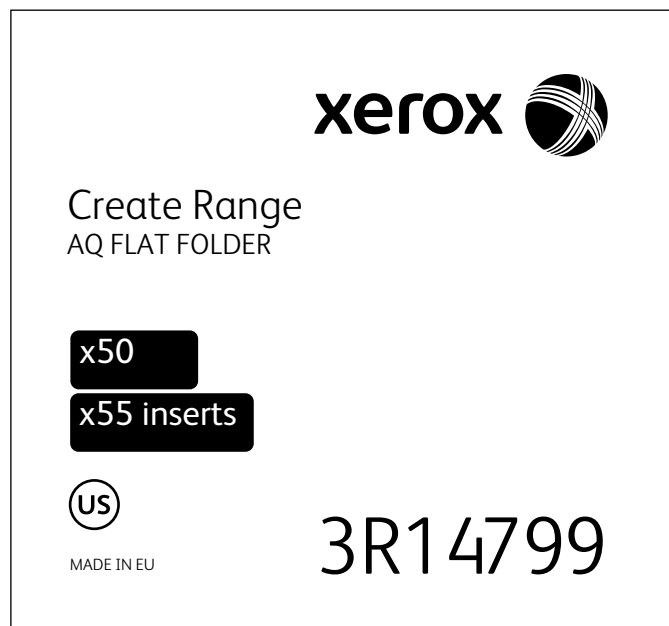

160gsm COLOUR IMPRESSIONS

Size

8.5" x 11"

3R14798 Specification Sheet

PRODUCT DETAILS

Xerox Product Code 3R14798	Description DOUBLE SIDED AQ DISPLAY UNIT
Supp Product Code XDUAQ	
Supp Design No. D5877	
Size 159(w) x 279(h) x 85(d)mm 7,5/8"(w) x 11"(h) x 3,1/4"(d)	
Cover Material 0.8mm GLOSS PP	
	Insert Sheet Size 216mm x 279mm / 8.5" x 11"
	Insert Paper 160gsm COLOUR IMPRESSIONS
	Items Per Box: x20 DISPLAYS x44 INSERTS

Xerox Product Code 3R14799	Description AQ FLAT FOLDER	
Supp Product Code XFFAQ		Insert Sheet Size 216mm x 279mm / 8.5" x 11"
Supp Design No. D5872		Insert Paper 160gsm COLOUR IMPRESSIONS
Size 243(w) x 291(h) x 3(d)mm 9,1/2"(w) x 11,1/2"(h) x 1/16"(d)		Items Per Box: x50 FOLDERS x55 INSERTS
Cover Material 0.5mm ICE PP		

PACKAGING DETAILS

Outer Case Design No. D5896	I.D. 297 x 248 x 120mm
Style 0201 GLUED	O.D. 313 x 264 x 152mm
Material 150KT BC FLUTE	Case Weight 5.15Kg

PALLETISATION DETAILS

UK Pallet 1200 x 1000mm to fit 20' Container. Max Pallet Height 2180mm

Cases / Layer	Layers	Total Cases
12	13	156
Items / Load 7,800 FOLDERS		
Load Weight (inc pallet) 828Kg		

CASE LABELLING DETAILS

3R14804 Specification Sheet

PRODUCT DETAILS

Xerox Product Code 3R14804	Description 11 PRODUCT SAMPLE SET	
Supp Product Code XSS11		Insert Sheet Size -
Supp Design No. -		Insert Paper -
Size -		Items Per Box: x1 SET (11 PRODUCTS)
Cover Material -		