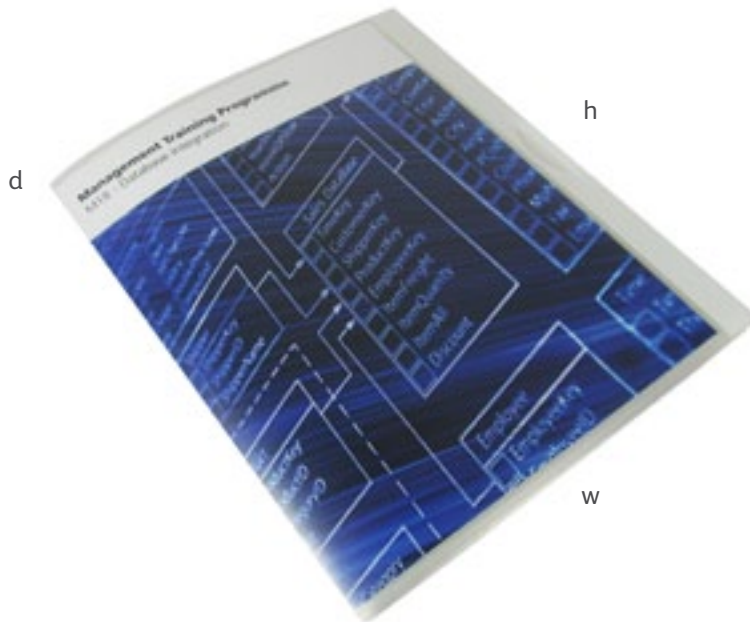

Cases / Layer	Layers	Total Cases
3	22	66
Items / Load 3,300 FILE BOXES		
Load Weight (inc pallet) 652Kg		

CASE LABELLING DETAILS

create...

Product Code: 3R14799

Description
AQ FLAT FOLDER

This Box Contains
x50 FOLDERS
x55 INSERTS