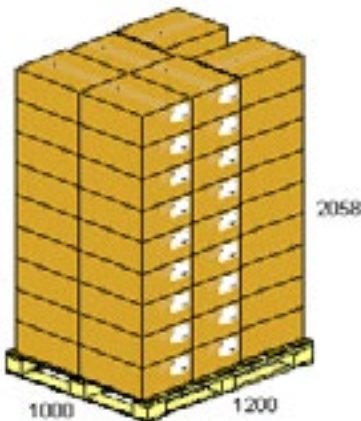

PALLETISATION DETAILS

UK Pallet 1200 x 1000mm to fit 20' Container. Max Pallet Height 2180mm