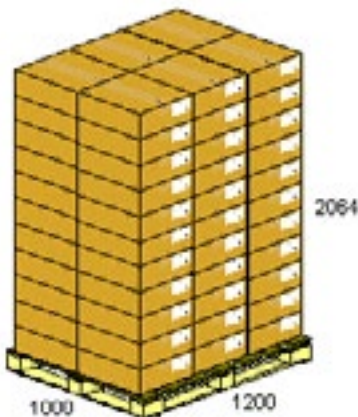

PACKAGING DETAILS

Outer Case Design No. D5751	I.D. 437 x 377 x 142mm
Style 0201 GLUED	O.D. 453x 393 x 174mm
Material 150KT BC FLUTE	Case Weight 11Kg

PALLETISATION DETAILS

UK Pallet 1200 x 1000mm to fit 20' Container. Max Pallet Height 2180mm