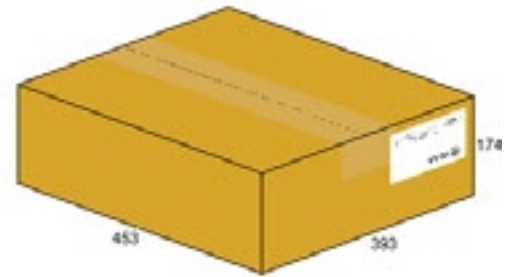

3R14797 Specification Sheet

PRODUCT DETAILS

Xerox Product Code 3R14797	Description A3 COUONTER MAT	
Supp Product Code XM3		Insert Sheet Size 420mm x 297mm / 16.54" x 11.69"
Supp Design No. D5691		Insert Paper 160gsm COLOUR IMPRESSIONS
Size 435(L) x 315(W) x 2(D)mm 17,1/8"(L) x 12,3/8"(W) x 1/16"(D)		Items Per Box: x75 MATS x80 INSERTS
Cover Material 415mym MARK RESIST PVC		

PACKAGING DETAILS

Outer Case Design No. D5751	I.D. 437 x 377 x 142mm
Style 0201 GLUED	O.D. 453x 393 x 174mm
Material 150KT BC FLUTE	Case Weight 11Kg