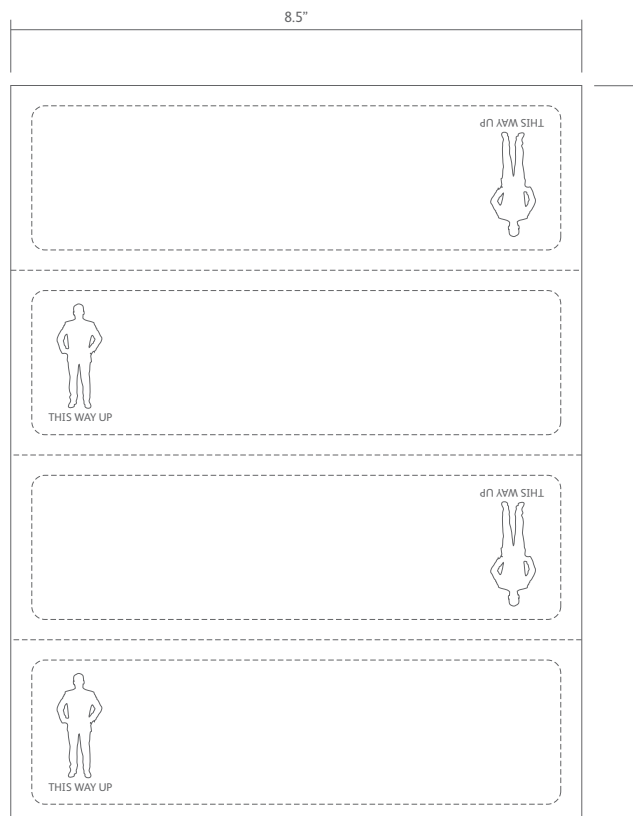

create...

Product Code: 3R14803

Description NAME PLATE DISPLAY	This Box Contains x50 DISPLAYS x55 INSERTS
	Cover Material Polypropylene 100% Recyclable
	Size 8,5/8"(w) x 2,7/8"(h) x 2,7/8"(d)

Insert Sheet & Template

Insert Sheet 160gsm COLOUR IMPRESSIONS	Size 8.5" x 11"