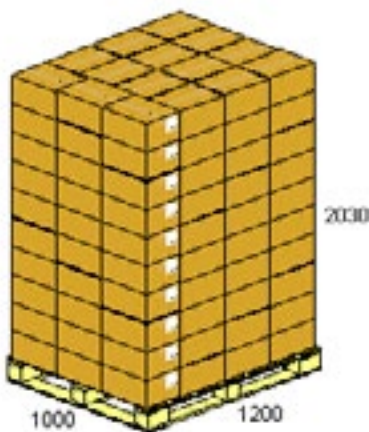

Insert Sheet & Template

<p>Insert Sheet 160gsm COLOUR IMPRESSIONS</p>	<p>Size 8.5" x 11"</p>
--	-----------------------------------

3R14803 Specification Sheet

PRODUCT DETAILS

Xerox Product Code 3R14803	Description NAME PLATE DISPLAY	
Supp Product Code XNPAQ		Insert Sheet Size 216mm x 279mm / 8.5" x 11"
Supp Design No. D5875		Insert Paper 160gsm COLOUR IMPRESSIONS
Size 259(w) x 297(h) x 39(d)mm 8,5/8"(w) x 2,7/8"(h) x 2,7/8"(d)		Items Per Box: x50 DISPLAYS x55 INSERTS
Cover Material 0.8mm ICE PP		

PACKAGING DETAILS

Outer Case Design No. D6011	I.D. 302x 220 x 156mm
Style 0201 GLUED	O.D. 318 x 236 x188mm
Material 150KT BC FLUTE	Case Weight 3Kg

PALLETISATION DETAILS

UK Pallet 1200 x 1000mm to fit 20' Container. Max Pallet Height 2180mm